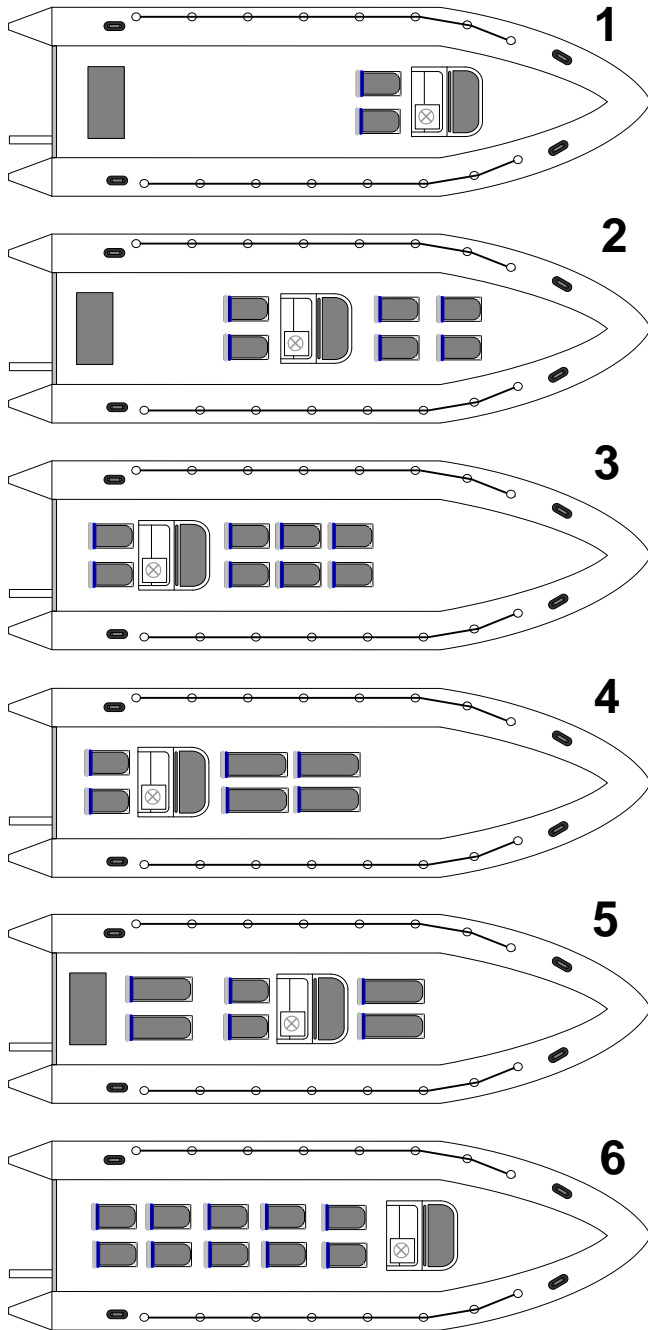

# The Northcraft 8.5m-Seating Options

SEATING OPTIONS:	
1:	£4255.00
2:	£6830.00
3:	£7170.00
4:	£6120.00
5:	£7065.00
6:	£8460.00

These are suggested typical seating layouts and are intended as a guide. Other options can be supplied but weight distribution has to be considered. Please contact us for further information.

## Key to Drawing Objects

**JCT3 Jockey Console:** Our most popular model is ideal for application in larger Ribs. This simple, straightforward design provides a large area for instrumentation along with convenient under seat storage.

**Additional Features:**

Convenient under seat storage.

Optional grab rail.

**BS3 Bench Seat:** Provides a simple seating/storage solution combining a marine quality GRP base storage unit with comfortable vinyl upholstery.

Specification:	
Beam:	2.50m
Int Length:	7.28m
Int. Beam:	1.40m
Weight:	770Kg
Tube Diameter:	51 cm
Chambers:	7
MAX HP:	300
<b>Basic Boat Price: £14995.00</b>	
Plus Seating Option	